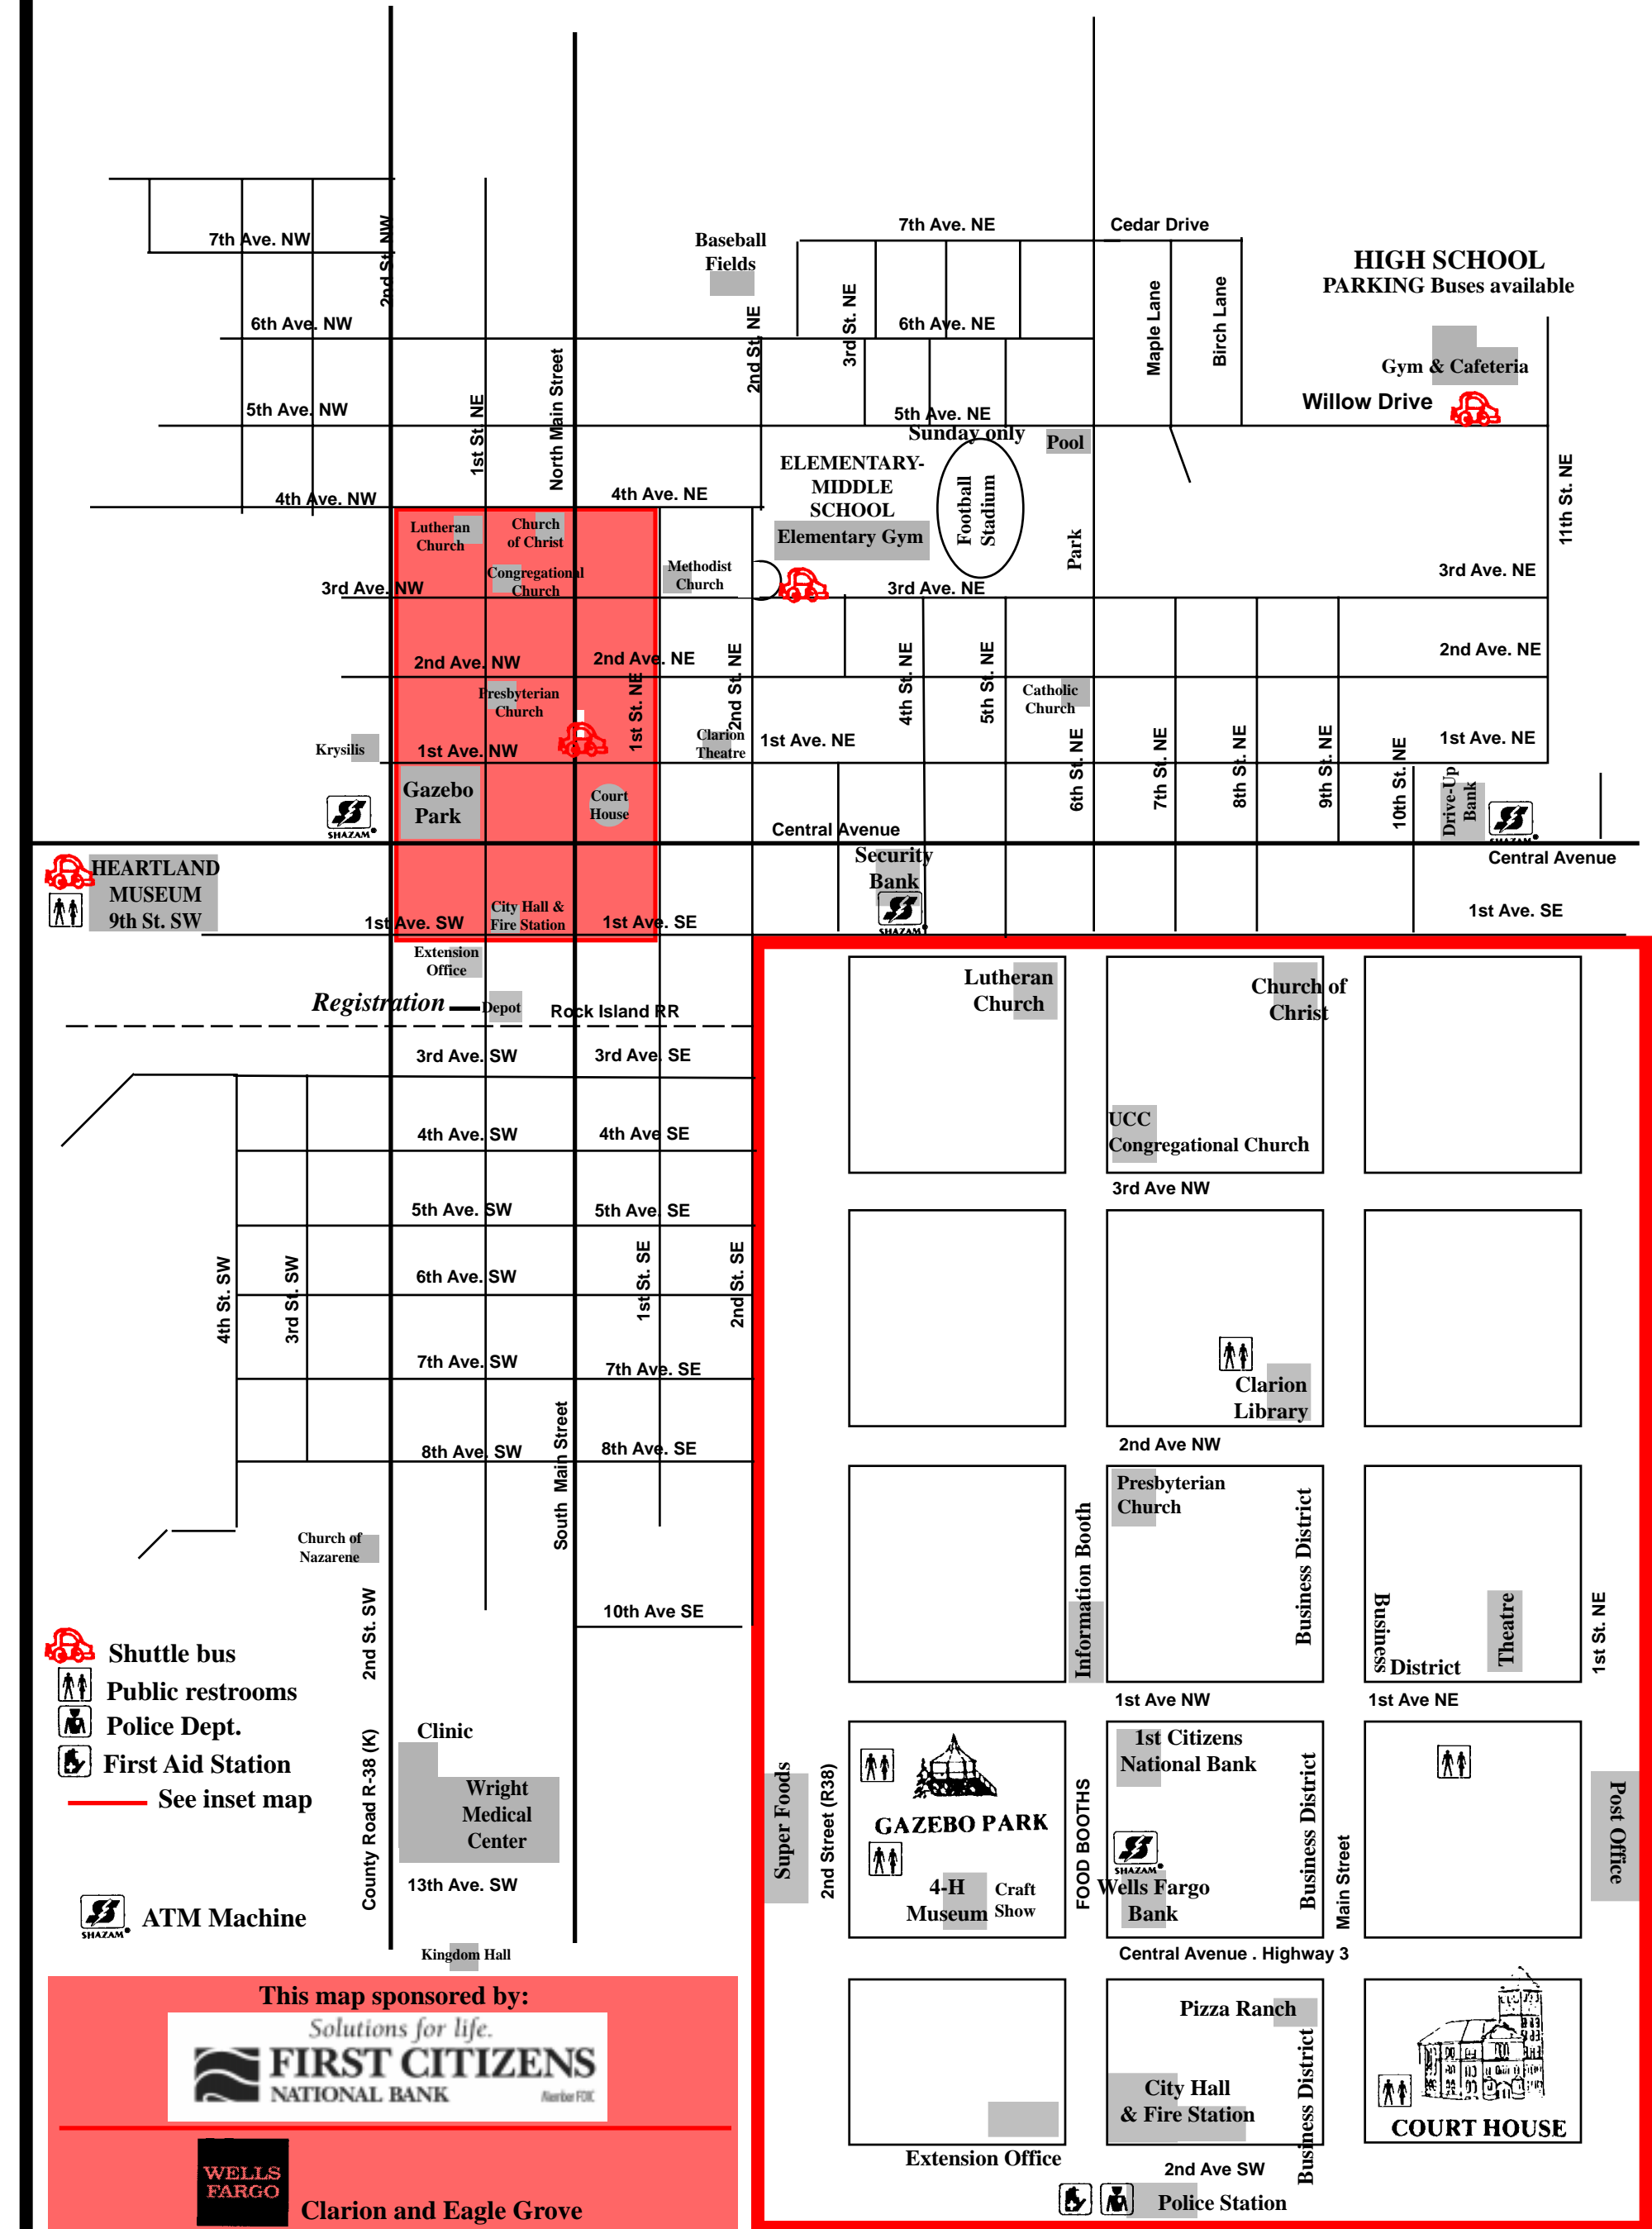

Map of Clarion and Event Locations

- Shuttle bus
- Public restrooms
- Police Dept.
- First Aid Station
- ATM Machine
- See inset map

This map sponsored by:

Solutions for life.
FIRST CITIZENS NATIONAL BANK
 Member FDIC

WELLS FARGO
 Clarion and Eagle Grove